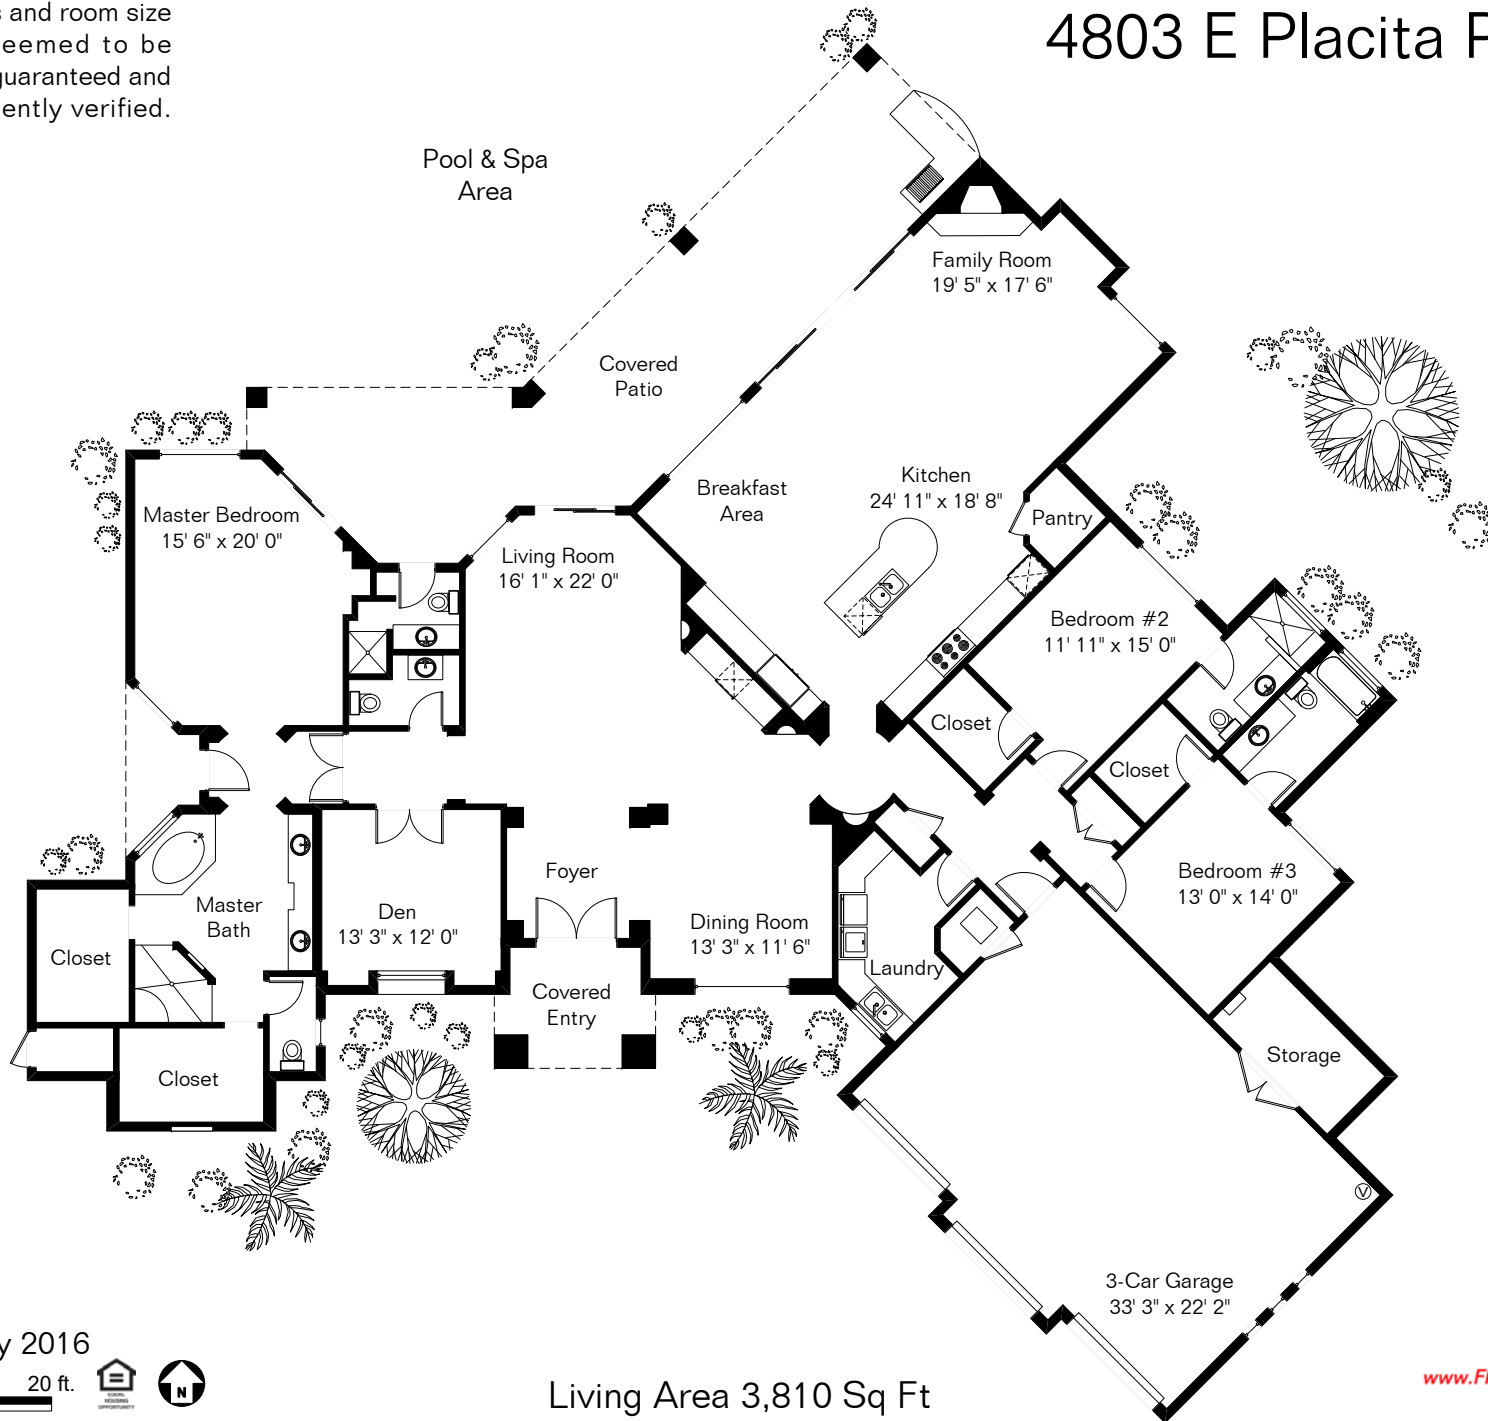

The square footages and room size information are deemed to be reliable but are not guaranteed and should be independently verified.

# 4803 E Placita Provida

Site Visit January 2016

Copyright 2016 Floor Plans First! LLC  
All Rights Reserved.

Living Area 3,810 Sq Ft  
Garage 928 Sq Ft

[www.FloorPlansFirst.com](http://www.FloorPlansFirst.com)

Toll Free (877) 887-1500  
Voice (520) 881-1500  
Fax (520) 791-7701

**Floor Plans First!**  
See the Floor Plan First